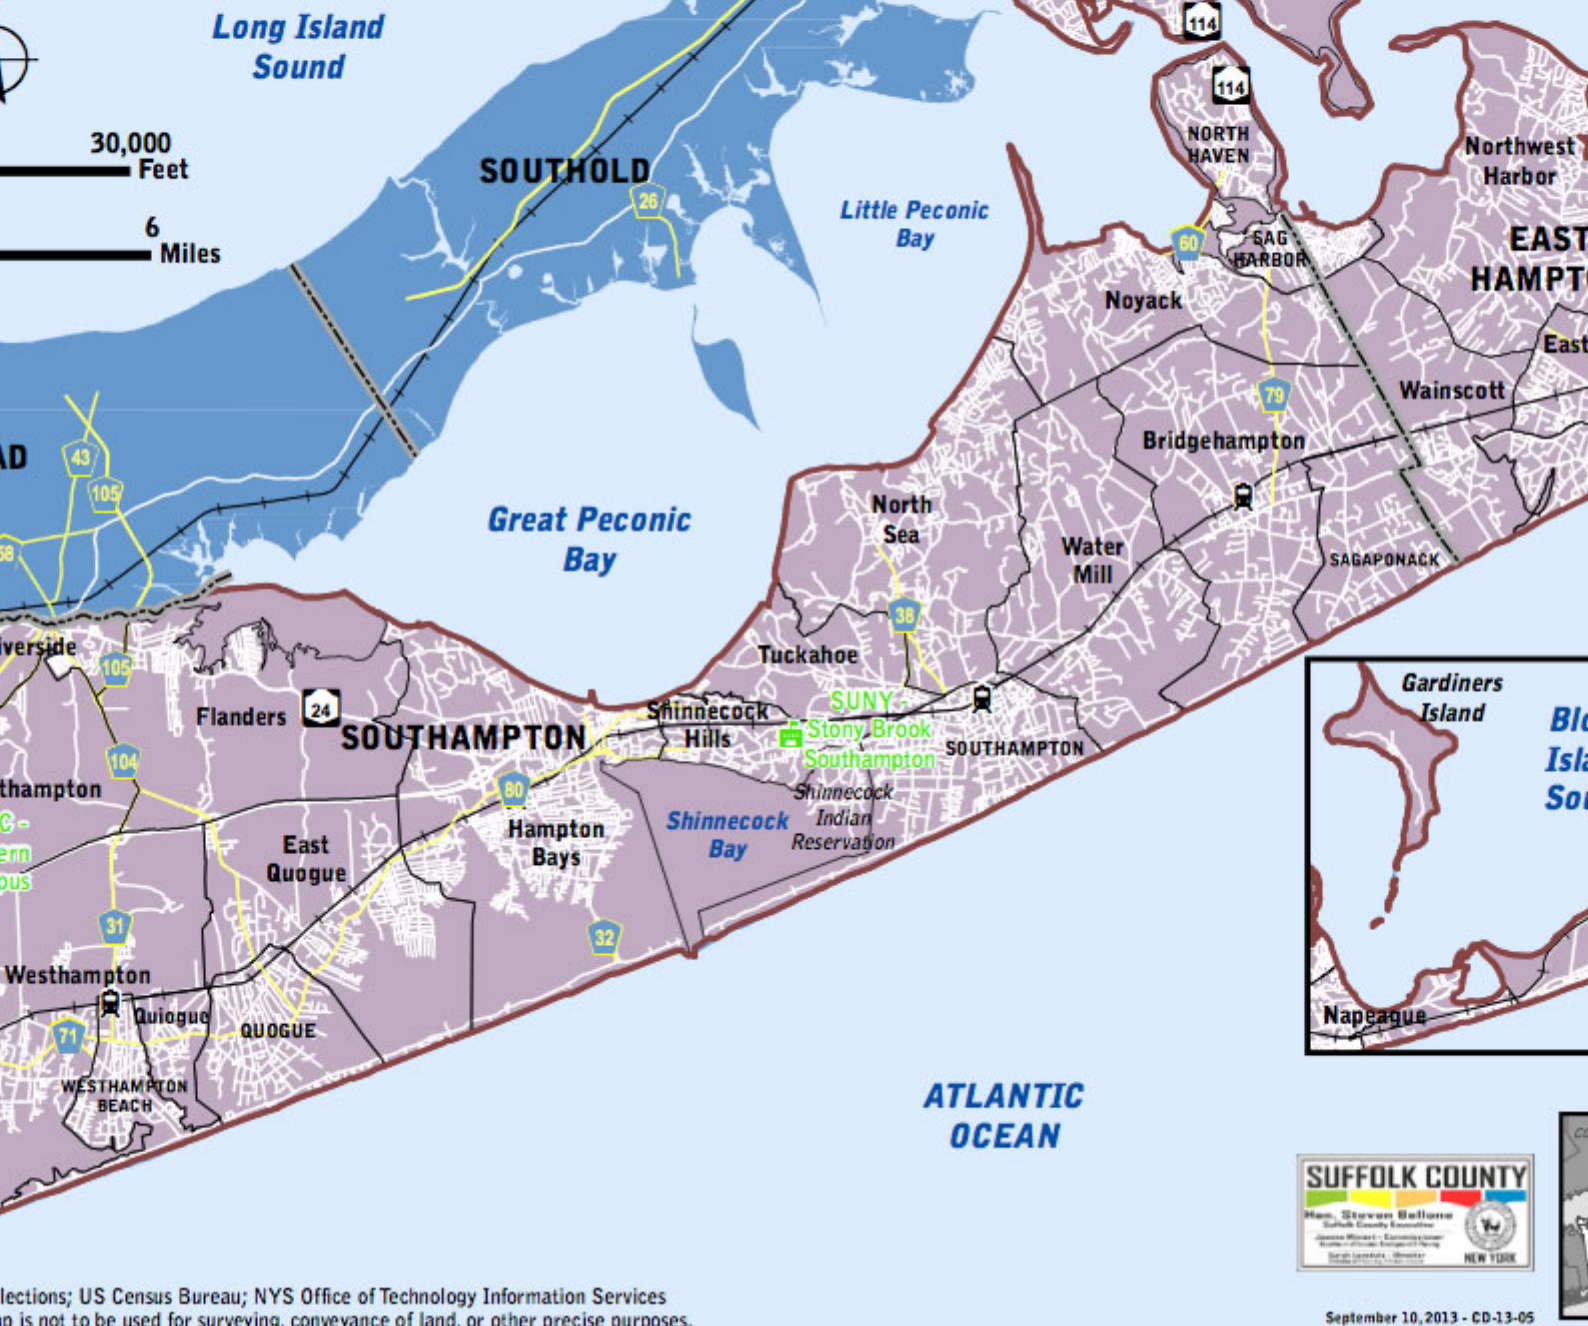

FOR SUFFOLK COUNTY LEGISLATURE

Published on *Fleming for Legislature* (<http://fleming.suffolkcountydems.com>)

[Home](#) > The 2nd District

Suffolk's Second Legislative District ^[1]

The map below is the 2nd Legislative District. Please check back soon for an interactive map.

SUFFOLK COUNTY LEGISLATIVE DISTRICT 2

Brookhaven, Southampton
Shelter Island & East Hampton
County, New York

lections; US Census Bureau; NYS Office of Technology Information Services
p is not to be used for surveying, conveyance of land, or other precise purposes.